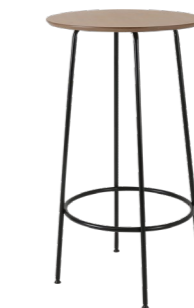

GT-407
BUNCH TABLE
SIZE:Φ80×H74cm
Glass top with powder coated base

GT-366
ALEA TABLE
SIZE:Φ80×H73cm
MDF TOP(18mm) with powder coated steel leg

WE00

GT-353C
RAMO TABLE
SIZE:Φ70×H74cm
Power coated steel table top, whit aluminum base

GT-408
LETTE TABLE
SIZE:L60×W60×H75.5cm
MDF top with aluminum base

GT-417
AARIC TABLE
SIZE:Φ70×H74cm
Ash veneer top with powder coated base

GT-366H
ALEA TABLE
SIZE:Φ60×H103cm
MDF TOP(18mm)with powder coated steel leg

GT-428A
SIMEN TABLE
SIZE:φ70×H74cm
Melamine table top with powder coated metal legs

GT-428H
SIMEN BAR TABLE
SIZE:φ60×H105cm
Powercoated steel

GT-417H
AARIC BAR TABLE
SIZE:Φ60×H103cm
Ash veneer top with powder coated base