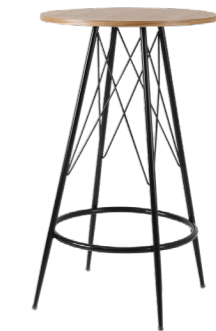

GT-399
AGO TABLE
SIZE:Φ100×H75cm
Ash veneer top with ash base

GT-553B NEW
LINEA TABLE
SIZE:Φ100×H75cm
Painted MDF top with powdercoated steel base

GT-454
LANO TABLE
SIZE:Φ60×H75cm
Φ70×H75cm
Powder coated steel

GT-407
BUNCH TABLE
SIZE:Φ80×H74cm
Glass top with powder coated base

GT-366
ALEA TABLE
SIZE:Φ80×H73cm
MDF TOP(18mm) with powder coated steel leg

WE00

GT-353C
RAMO TABLE
SIZE:Φ70×H74cm
Power coated steel table top, whit aluminum base

GT-408
LETTE TABLE
SIZE:L60×W60×H75.5cm
MDF top with aluminum base

GT-417
AARIC TABLE
SIZE:Φ70×H74cm
Ash veneer top with powder coated base

GT-366H
ALEA TABLE
SIZE:Φ60×H103cm
MDF TOP(18mm)with powder coated steel leg

GT-428A
SIMEN TABLE
SIZE:φ70×H74cm
Melamine table top with powder coated metal legs

GT-428H
SIMEN BAR TABLE
SIZE:φ60×H105cm
Powercoated steel

GT-417H
AARIC BAR TABLE
SIZE:Φ60×H103cm
Ash veneer top with powder coated base