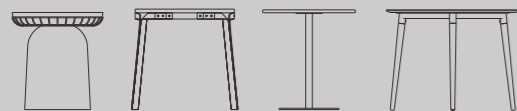

# SIDE TABLE

2023  
/  
2024

**GT-406**  
SANDU SIDE TABLE  
SIZE:  $\Phi 50 \times H 46$ cm  
Powder coated steel

**GT-406A**  
SANDU SIDE TABLE  
SIZE:  $\Phi 75 \times H 38$ cm  
Powder coated steel

**GT-490**  
SHUCK SIDE TABLE  
SIZE:  $\Phi 45 \times H 47.5$ cm  
Powder coated steel

**GT-490A**  
SHUCK SIDE TABLE  
SIZE:  $\Phi 60 \times H 36.5$ cm  
Powder coated steel

**GT-480**  
NUT SIDE TABLE  
SIZE:  $\Phi 45 \times H 48$ cm  
Powder coated steel

**GT-480A**  
NUT SIDE TABLE  
SIZE:  $\Phi 60 \times H 37$ cm  
Powder coated steel

**GT-381**  
AROUND COFFE TABLE  
SIZE:  $\Phi 50 \times H 42$ cm  
Powder coating metal frame  
with ash veneer top

**GT-381A**  
AROUND COFFE TABLE  
SIZE:  $\Phi 80 \times H 35.5$ cm  
Powder coating metal frame  
with ash veneer top

**CH-074A** NEW  
POSTAL MIRROR  
SIZE:L180×W80×H4cm  
Powder coated metal frame with mirror

**CH-074** NEW  
POSTAL MIRROR  
SIZE:L80×W45×H4cm  
Powder coated metal frame with mirror

**GT-501A** NEW  
MUSA TABLE  
SIZE:Φ75×40cm  
Ash veneer MDF top,powdercoated steel base